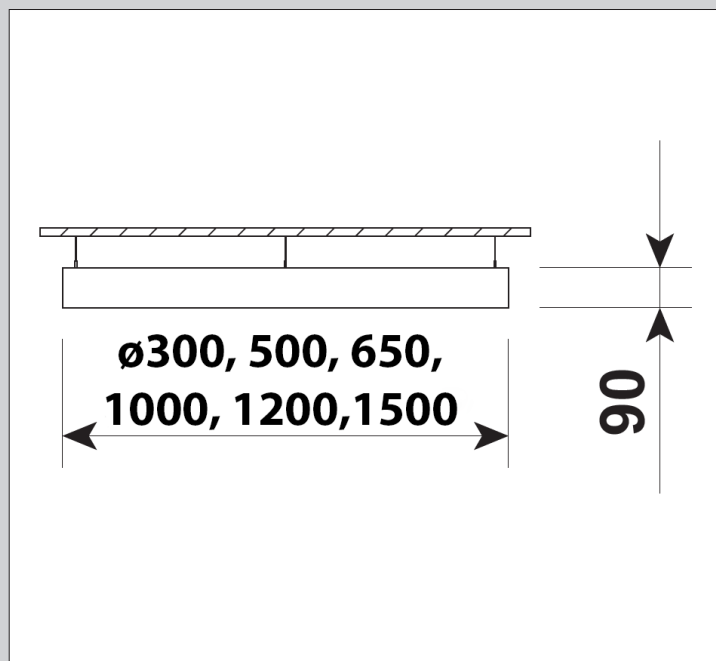

Függeszettlen szerelhető LED-es lámpatest.

Ház: acél és alumínium

Fényeloszlás: Szimmetrikus

Suspended LED luminaire.

Body material: steel and aluminium

Light distribution: Symmetric

RING

| Type | Net Lumen | System | System | Color | CRI | Weight |
|----------------------------------|-------------|-----------|-----------------|-----------------|------|--------|
| | Output (lm) | Power (W) | Efficacy (lm/W) | Temperature (K) | (Ra) | (kg) |
| RING 300 LED 22W/2300lm/3000K | 2300 | 22 | 105 | 3000 | >80 | 2 |
| RING 300 LED 22W/2300lm/4000K | 2300 | 22 | 105 | 4000 | >80 | 2 |
| RING 500 LED 41W/4200lm/3000K | 4200 | 41 | 102 | 3000 | >80 | 4 |
| RING 500 LED 41W/4200lm/4000K | 4200 | 41 | 102 | 4000 | >80 | 4 |
| RING 650 LED 44W/6600lm/3000K | 6600 | 44 | 150 | 3000 | >80 | 6.50 |
| RING 650 LED 44W/6600lm/4000K | 6600 | 44 | 150 | 4000 | >80 | 6.50 |
| RING 1000 LED 70W/11000lm/3000K | 11000 | 70 | 157 | 3000 | >80 | 11 |
| RING 1000 LED 70W/11000lm/4000K | 11000 | 70 | 157 | 4000 | >80 | 11 |
| RING 1200 LED 84W/13200lm/3000K | 13200 | 84 | 157 | 3000 | >80 | 11 |
| RING 1200 LED 84W/13200lm/4000K | 13200 | 84 | 157 | 4000 | >80 | 11 |
| RING 1500 LED 105W/16500lm/3000K | 16500 | 105 | 157 | 3000 | >80 | 15 |
| RING 1500 LED 105W/16500lm/4000K | 16500 | 105 | 157 | 4000 | >80 | 15 |
| Direct-Indirect | | | | | | |
| RING 650 LED 44W/6600lm/3000K | 6600 | 44 | 150 | 3000 | >80 | 6.50 |
| RING 650 LED 44W/6600lm/4000K | 6600 | 44 | 150 | 4000 | >80 | 6.50 |
| RING 1000 LED 70W/11000lm/3000K | 11000 | 70 | 157 | 3000 | >80 | 11 |
| RING 1000 LED 70W/11000lm/4000K | 11000 | 70 | 157 | 4000 | >80 | 11 |
| RING 1200 LED 84W/13200lm/3000K | 13200 | 84 | 157 | 3000 | >80 | 12 |
| RING 1200 LED 84W/13200lm/4000K | 13200 | 84 | 157 | 4000 | >80 | 12 |
| RING 1500 LED 105W/16500lm/3000K | 16500 | 105 | 157 | 3000 | >80 | 15 |
| RING 1500 LED 105W/16500lm/4000K | 16500 | 105 | 157 | 4000 | >80 | 15 |