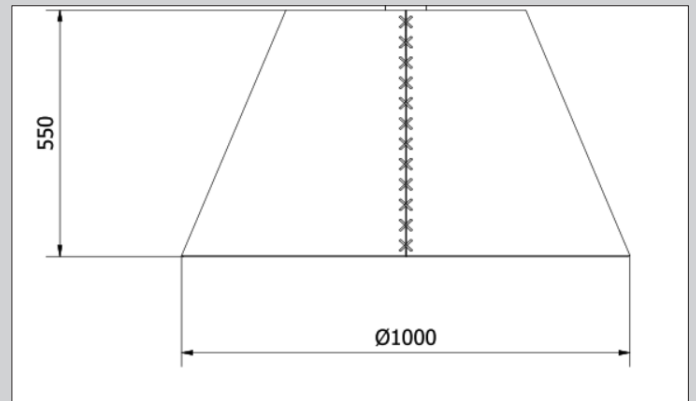

GREEN acoustic

LED
Technologie

IP20

HCL

RAL
and more

	MAX System	Colour	Socket	IP	Height	Width
Type	Power (W)	Temperature (K)		Rating		
GREEN acoustic	60	2000 - 6000	E27	20	550mm	1000mm