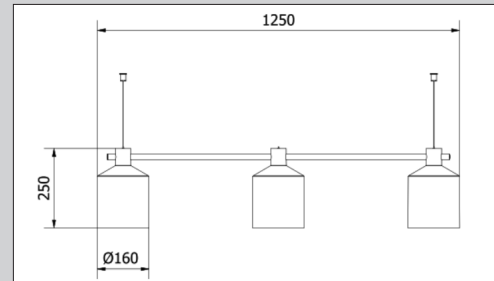

ANYWHERE

	MAX System	Colour	Socket	IP	Height	Width
Type	Power (W)	Temperature (K)		Rating		
ANYWHERE	60	2000 - 6000	E27	20	250mm	160mm

Etele Plaza
Budapest